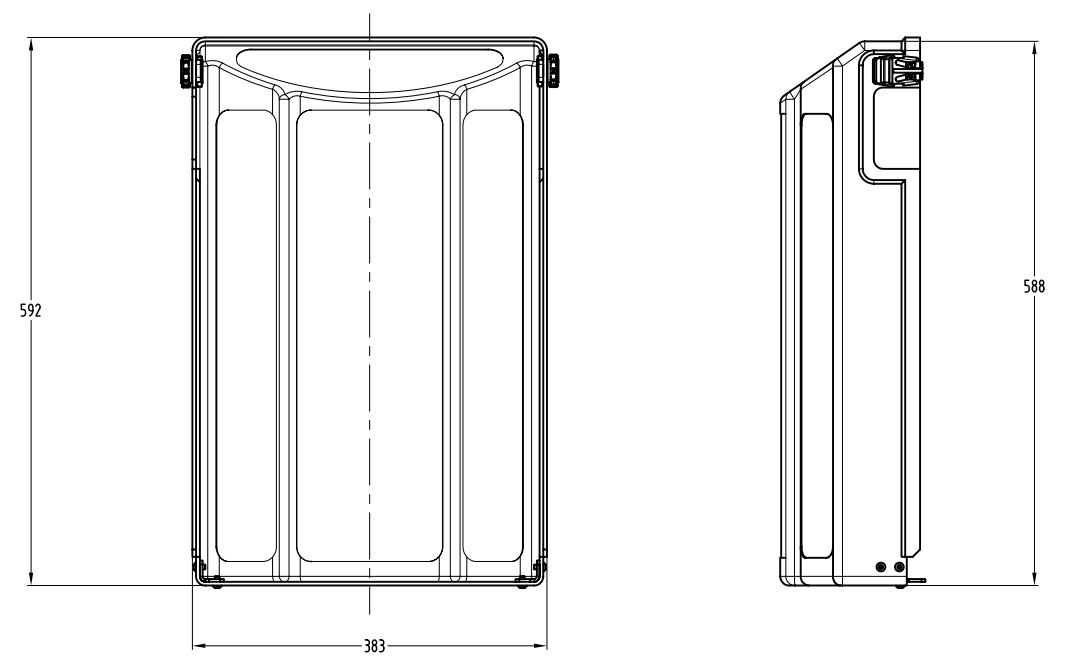

1 2 3 4 5 6 7 8 9 10 11 12

A
B
C
D
E
F
G
H
I

Pos. No	Title	Part No	Quantity
R7	ASSY OF BUCKLE	ORT4650	1
141	COVER BRACKET 1	ORT4605	1
142	COVER BRACKET 2	ORT4605-01	1
142a	DOWEL	ORT4606	2
403	RETAINER	ORS7084	2
417	DRB CASE COVER	ORT4601	1
667a	PAN HEAD SOCKET SCREW M5x8		4
668	CSK SOCKET SCREW M5x10		6

Units of measurement	mm UNLESS OTHERWISE STATED	Mass	4,5 kg	Format	ISO A1	Designed by	S.Belousov	Changed by		Approved by - date	A.BOGATCHEV	Filename	ORT4600A.dwg	Date	18.05.2009	Scale	1:4
Material		Quantity	SEE BOM	Projection		DEEP LIFE LTD Strictly Commercial-in-Confidence, copyright (c) 2008. Copying prohibited except as provided for under written contract with Process Insight Ltd.		Title/Name ASSY OF DRB BOX COVER		Drawing number ORT4600		Edition A		Sheet(s) 1(1)			