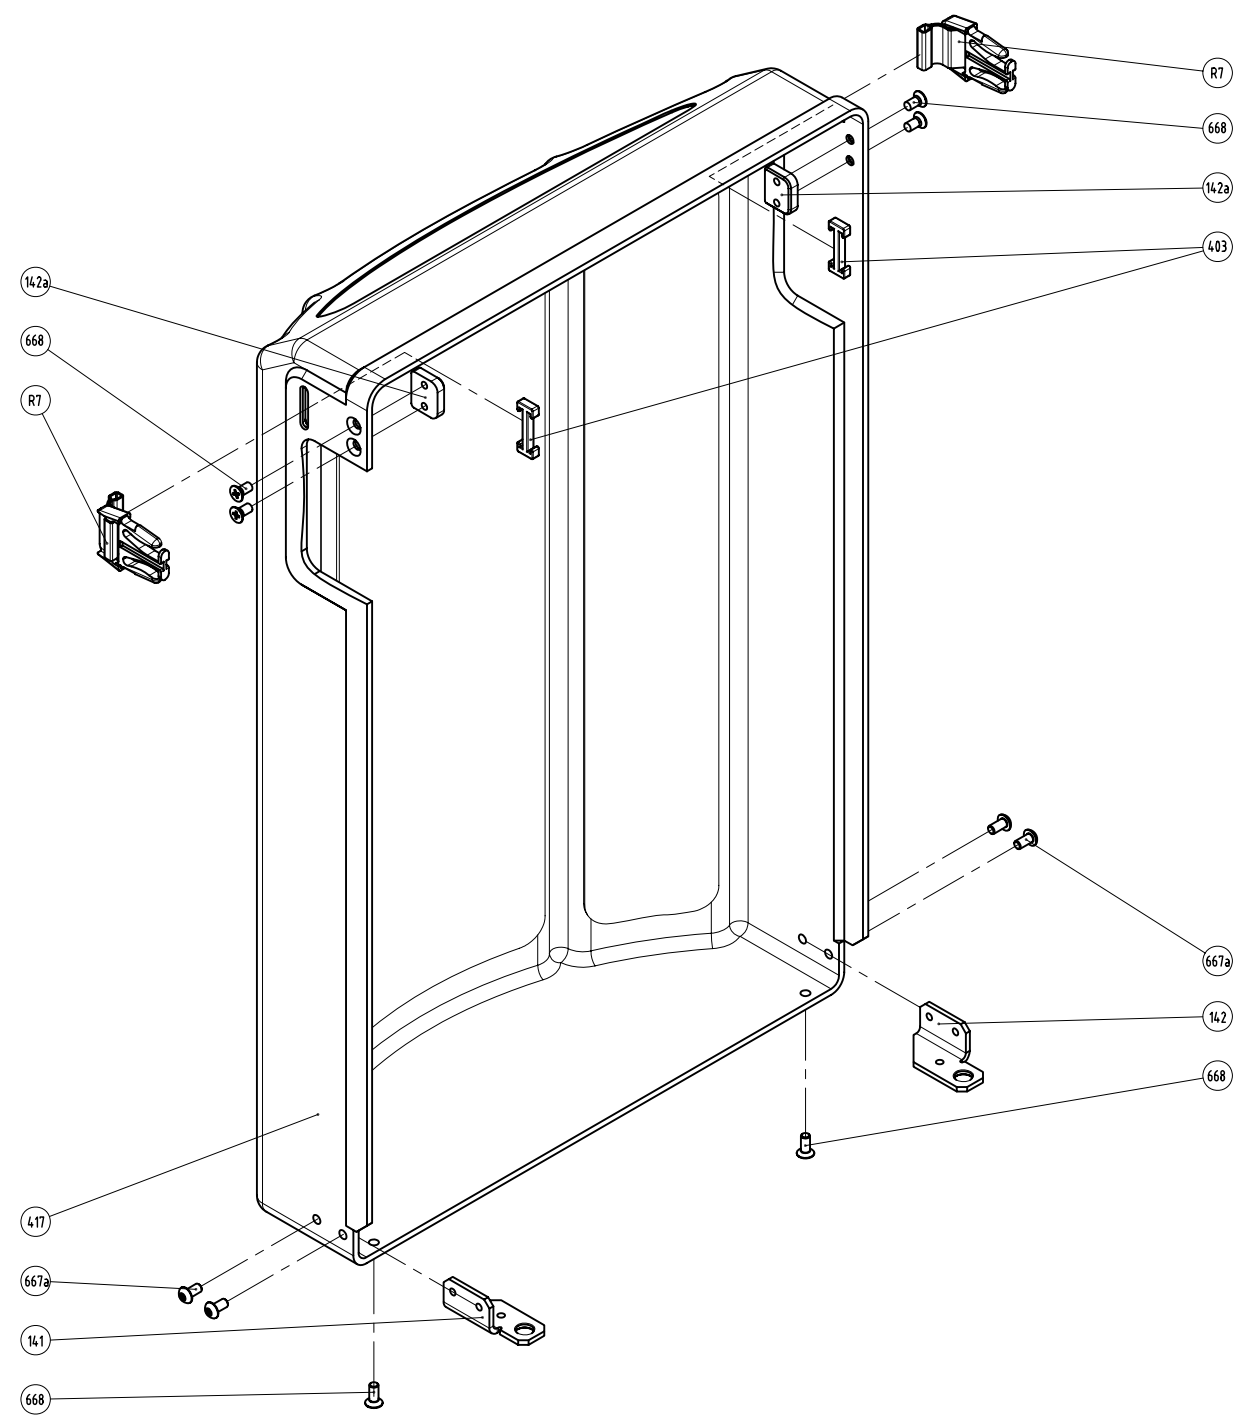

1 2 3 4 5 6 7 8 9 10 11 12

A
B
C
D
E
F
G
H
I

Pos. No	Title	Part No	Quantity
R7	ASSY OF BUCKLE	ORT4650	1
141	COVER BRACKET 1	ORT4605	1
142	COVER BRACKET 2	ORT4605-01	1
142a	DOWEL	ORT4606	2
403	RETAINER	ORS7084	2
417	DRB CASE COVER	ORT4601	1
667a	PAN HEAD SOCKET SCREW M5x8		4
668	CSK SOCKET SCREW M5x10		6

Units of measurement	mm UNLESS OTHERWISE STATED	Mass	4,5 kg	Format	ISO A1	Designed by	S.Belousov	Changed by		Approved by - date	A.BOGATCHEV	Filename	ORT4600A.dwg	Date	18.05.2009	Scale	1:4
Material		Quantity	SEE BOM	Projection		DEEP LIFE LTD Strictly Commercial-in-Confidence, copyright (c) 2008. Copying prohibited except as provided for under written contract with Process Insight Ltd.		Title/Name ASSY OF DRB BOX COVER		Drawing number ORT4600		Edition A		Sheet(s) 1(1)			