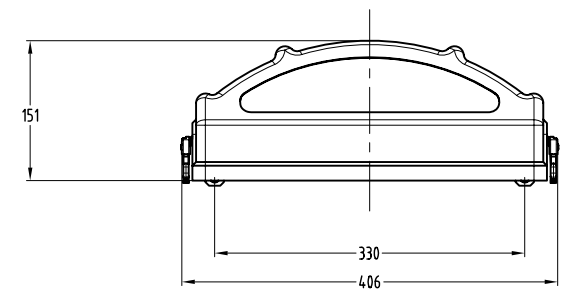

1 2 3 4 5 6 7 8 9 10 11 12

A
B
C
D
E
F
G
H
I

Pos. No	Title	Part No	Quantity
R7	ASSY OF BUCKLE	ORT4650	1
141	COVER BRACKET 1	ORT4605	1
142	COVER BRACKET 2	ORT4605-01	1
142a	DOWEL	ORT4606	2
403	RETAINER	ORS7084	2
417	DRB CASE COVER	ORT4601	1
667a	PAN HEAD SOCKET SCREW M5x8		4
668	CSK SOCKET SCREW M5x10		6

Units of measurement	mm UNLESS OTHERWISE STATED	Mass	4,5 kg	Format	ISO A1	Designed by	S.Belousov	Changed by		Approved by - date	A.BOGATCHEV	Filename	ORT4600A.dwg	Date	18.05.2009	Scale	1:4
Material		Quantity	SEE BOM	Projection		DEEP LIFE LTD Strictly Commercial-in-Confidence, copyright (c) 2008. Copying prohibited except as provided for under written contract with Process Insight Ltd.		Title/Name ASSY OF DRB BOX COVER		Drawing number ORT4600		Edition A		Sheet(s) 1(1)			