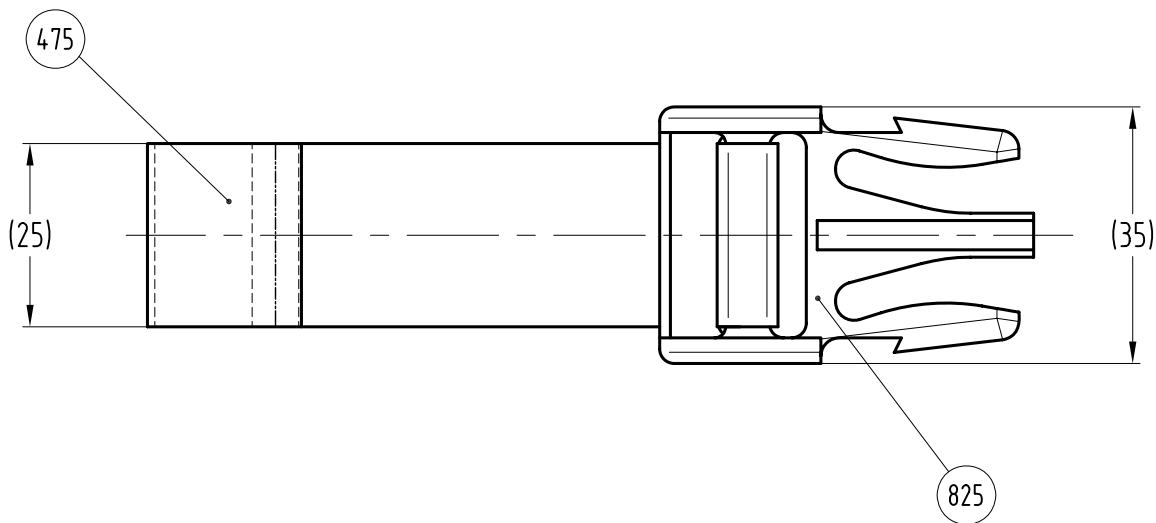

Pos. No	Title	Part No	Quantity
475	Buckle Attachment Strap	ORT4536	1
825	Male Buckle 1"		1

Units of measurement		Mass	0,04 kg
Material			
Quantity	SEE BOM		
Tolerances			
Surface roughness			
Surface treatment			

Format ISO A4	Designed by A.KUDRIASHOV	Changed by -	Approved by - date -	Filename ORM9980A.dwg	Date 19.01.10	Scale 1:1
Projection 	<b>DEEP LIFE LTD</b> Strictly Commercial-in-Confidence, copyright (c) 2008. Copying prohibited except as provided for under written contract with Deep Life Ltd.			Title/Name <b>ASSY OF MALE BUCKLE</b>		Edition A
				Drawing number <b>ORM9980</b>	Sheet(s) 1(1)	