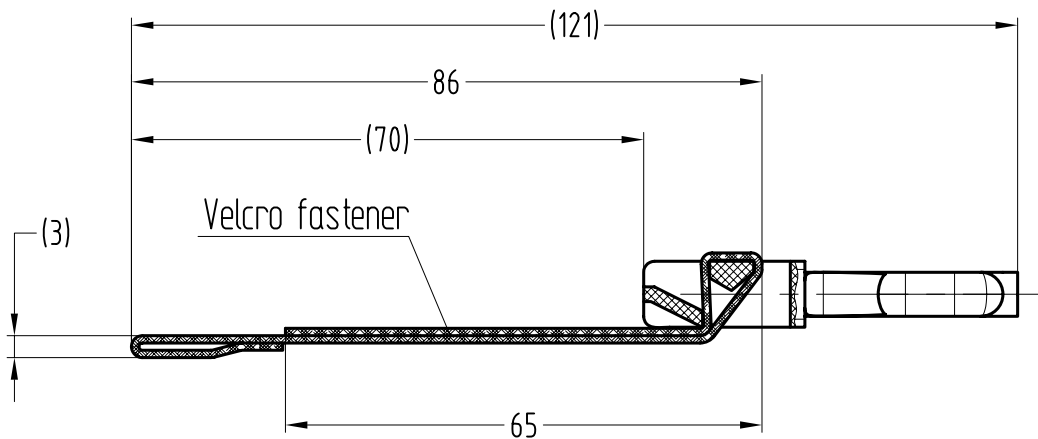

Pos. No	Title	Part No	Quantity
475	Buckle Attachment Strap	ORT4536	1
825	Male Buckle 1"		1

Units of measurement		Mass	0,04 kg
Material			
Quantity	SEE BOM		
Tolerances			
Surface roughness			
Surface treatment			