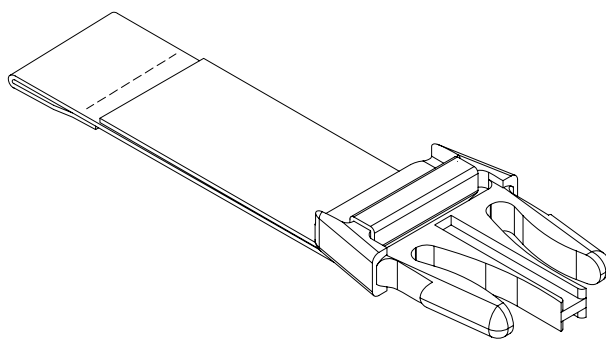

Pos. No	Title	Part No	Quantity
475	Buckle Attachment Strap	ORT4536	1
825	Male Buckle 1"		1

Units of measurement		Mass	0,04 kg
Material			
Quantity	SEE BOM		
Tolerances			
Surface roughness			
Surface treatment			