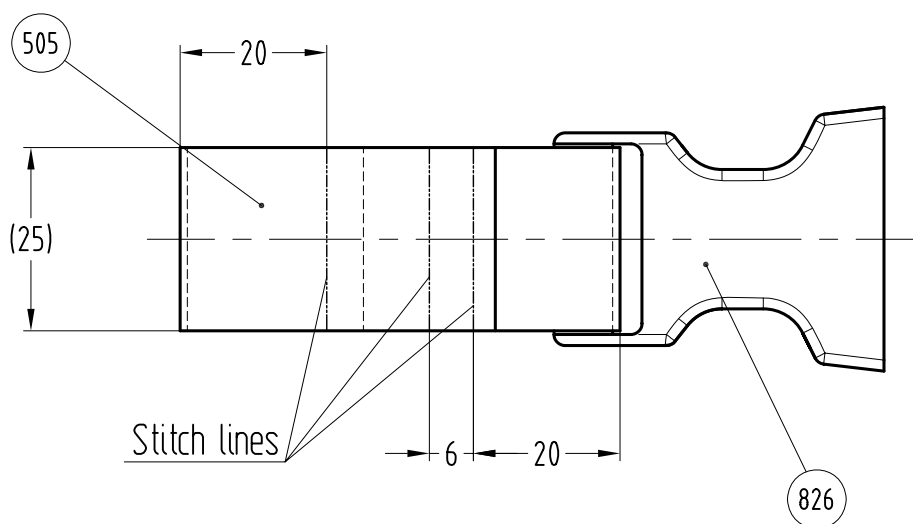

D

D

C

C

B

B

Pos. No	Title	Part No	Quantity
505	25mm Strap		L=140±1mm
826	Female Buckle 1"		1

Units of measurement