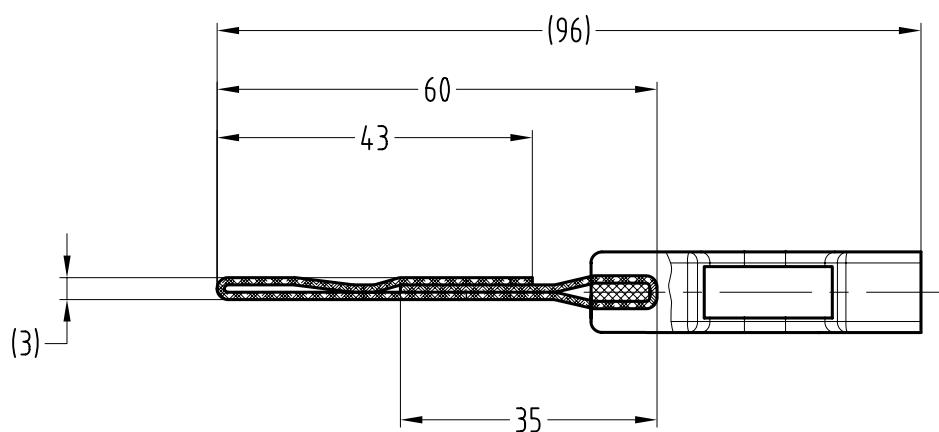

1

2

3

4

F

F

E

E

D

D

C

C

B

B

Pos. No	Title	Part No	Quantity
505	25mm Strap		L=140±1mm
826	Female Buckle 1"		1

Units of measurement

Mass 0,04 kg

Material

Quantity

SEE BOM

Tolerances

Surface roughness

Surface treatment

Format

ISO A4

Designed by

A.KUDRIASHOV

Changed by

Approved by - date

Filename

ORM9970A.dwg

Date

19.01.10

Scale

1:1

Projection

DEEP LIFE LTD

Strictly Commercial-in-Confidence,
copyright (c) 2008. Copying prohibited
except as provided for under written
contract with Deep Life Ltd.

Title/Name

ASSY OF FEMALE BUCKLE

Drawing number

ORM9970

Edition

A

Sheet(s)

1(1)

A

A

1

4